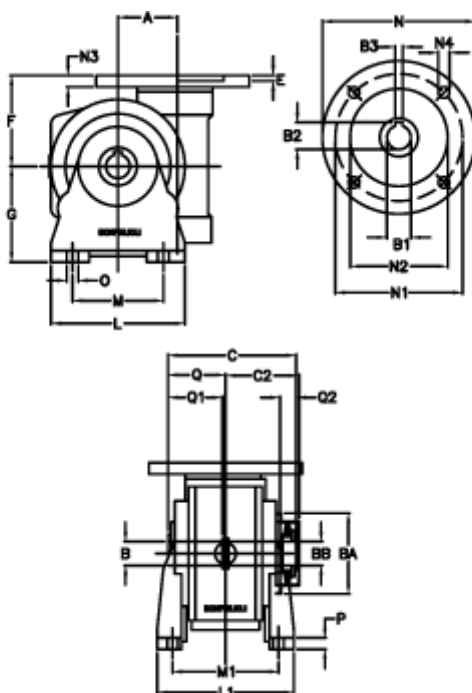

Article number: 390204901432736

Description: Worm Gear with Torque Limiter
VF 49-L2-V-14 P71B5

Measures

a	= 49.50	C2	= 63,5	M1	= 98.5	Q	= 51.0
B	= 25	Description	= VF 49V-xx-71B5	N	= 160	Q1	= 41
B1 E7	= 14	E	= 3.0	N1	= 130	Q2	= 15
B2	= 16.3	F	= 70	N2	= 110		
B3 H9	= 5	g	= 82	N3	= 10.5		
BA	= 63	L	= 110	N4	= 9,5		
BB H7	= 14	L1	= 124.0	O	= 8.5		
C	= 105	m	= 63	P	= 12		